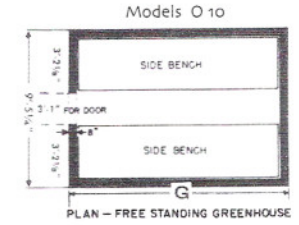

Even-Span Greenhouses

The Straight-Eave O-10: Smallest of the Even-Spans, to save space and money, the O-10 is a big, productive greenhouse in value and features. Only 9'-5" wide, it provides space for two full-width benches and hanging pots, baskets, and side shelves. Garden care is easy, with a single line of ridge vent sash assuring proper ventilation.

The Straight-Eave O-14 / O-14G: A popular Even-Span thanks to king-size accommodations for 3 full width benches - almost a 50% growing space bonus over 2-bench models. Price includes 2 lines of full-length ridge sash. All lengths available from 8'-6" to 26' - 6" or longer, in "Add-On" sections you can buy anytime (in multiples of 2 or 3 sections.)

The curved-Eave I-14 / I-14G, C-14/C-14G: A greenhouse so beautiful in proportions and overall grace that architects and homeowners make it a "theme" center for America's loveliest gardens. Easily installed as a free-standing or attached year-round garden, the curved-eave is truly a modestly priced "estate-style" greenhouse.

ON MASONRY WALL
Model O (angle-eave, slant side) Even Span