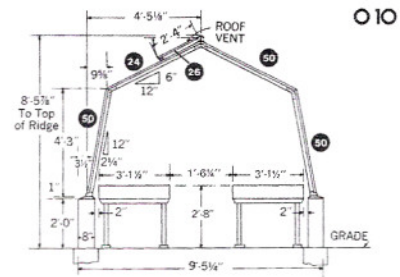

Even-Span Greenhouses

The Straight-Eave O-10: Smallest of the Even-Spans, to save space and money, the O-10 is a big, productive greenhouse in value and features. Only 9'-5" wide, it provides space for two full-width benches and hanging pots, baskets, and side shelves. Garden care is easy, with a single line of ridge vent sash assuring proper ventilation.

The Straight-Eave O-14 / O-14G: A popular Even-Span thanks to king-size accommodations for 3 full width benches - almost a 50% growing space bonus over 2-bench models. Price includes 2 lines of full-length ridge sash. All lengths available from 8'-6" to 26' - 6" or longer, in "Add-On" sections you can buy anytime (in multiples of 2 or 3 sections.)

The curved-Eave I-14 / I-14G, C-14/C-14G: A greenhouse so beautiful in proportions and overall grace that architects and homeowners make it a "theme" center for America's loveliest gardens. Easily installed as a free-standing or attached year-round garden, the curved-eave is truly a modestly priced "estate-style" greenhouse.

ON MASONRY WALL
Model O (angle-eave, slant side) Even Span