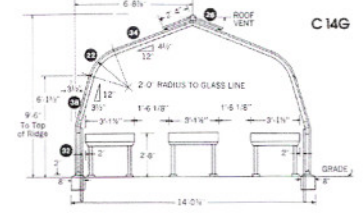

The Straight-Eave O-14 / O-14G: A popular Even-Span thanks to king-size accommodations for 3 full width benches - almost a 50% growing space bonus over 2-bench models. Price includes 2 lines of full-length ridge sash. All lengths available from 8'-6" to 26' - 6" or longer, in "Add-On" sections you can buy anytime (in multiples of 2 or 3 sections.)

ON MASONRY WALL  
Model O (angle-eave, slant side) Even Span

ON MASONRY WALL  
Model O (angle-eave, slant side)

GROUND-TO-GROUND  
Model O (angle-eave, slant side)

Models O 14, O 14G, C 14, C 14G

Models O 14, O 14G, C 14, C 14G

ON MASONRY WALL  
Model C (curved-eave, slant side)

GROUND-TO-GROUND  
Model C (curved-eave, slant side)

ON MASONRY WALL  
Model I (curved-eave, straight side)

GROUND-TO-GROUND  
Model I (curved-eave, straight side)

## Table of Lengths Model O, Model C, Model I

No. 30-3/4" Sections	E & R	G & T
3	8' 4-5/8"	8' 7"
4	10' 11-3/8"	10' 1-3/4"
5	13' 6-1/8"	13' 8-1/2"
6	16' 0-7/8"	16' 3-1/4"
7	18' 7-5/8"	18' 10"
8	21' 2-3/8"	21' 4-3/4"
9	23' 9-1/8"	23' 11-1/2"
10	26' 3-7/8"	26' 6-1/4"
11	28' 10-5/8"	29' 1"
12	31' 5-3/8"	31' 7-3/4"
13	34' 0-1/8"	34' 2-1/2"
14	36' 6-7/8"	36' 9-1/4"
15	39' 1-5/8"	39' 4"
16	41' 8-3/8"	41' 10-3/4"
17	44' 3-1/8"	44' 5-1/2"
18	46' 9-7/8"	47' 0-1/4"
19	49' 4-5/8"	49' 7"
20	51' 11-3/8"	52' 1-3/4"