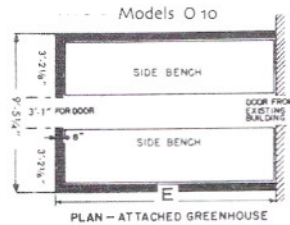

Even-Span Greenhouses

The Straight-Eave O-10: Smallest of the Even-Spans, to save space and money, the O-10 is a big, productive greenhouse in value and features. Only 9'-5" wide, it provides space for two full-width benches and hanging pots, baskets, and side shelves. Garden care is easy, with a single line of ridge vent sash assuring proper ventilation.

The Straight-Eave O-14 / O-14G: A popular Even-Span thanks to king-size accommodations for 3 full width benches - almost a 50% growing space bonus over 2-bench models. Price includes 2 lines of full-length ridge sash. All lengths available from 8'-6" to 26' - 6" or longer, in "Add-On" sections you can buy anytime (in multiples of 2 or 3 sections.)

The curved-Eave I-14 / I-14G, C-14/C-14G: A greenhouse so beautiful in proportions and overall grace that architects and homeowners make it a "theme" center for America's loveliest gardens. Easily installed as a free-standing or attached year-round garden, the curved-eave is truly a modestly priced "estate-style" greenhouse.

ON MASONRY WALL
Model O (angle-eave, slant side) Even Span