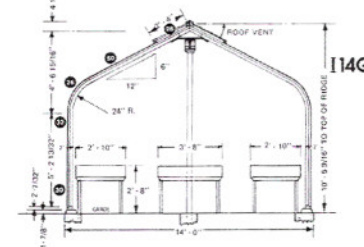

ON MASONRY WALL  
Model O (angle-eave, slant side) Even Span

ON MASONRY WALL  
Model O (angle-eave, slant side)

GROUND-TO-GROUND  
Model O (angle-eave, slant side)

Models O 14, O 14G, C 14, C 14G

Models O 14, O 14G, C 14, C 14G

ON MASONRY WALL  
Model C (curved-eave, slant side)

GROUND-TO-GROUND  
Model C (curved-eave, slant side)

ON MASONRY WALL  
Model I (curved-eave, straight side)

GROUND-TO-GROUND  
Model I (curved-eave, straight side)

## Table of Lengths Model O, Model C, Model I

No. 30-3/4" Sections	E & R	G & T
3	8' 4-5/8"	8' 7"
4	10' 11-3/8"	10' 1-3/4"
5	13' 6-1/8"	13' 8-1/2"
6	16' 0-7/8"	16' 3-1/4"
7	18' 7-5/8"	18' 10"
8	21' 2-3/8"	21' 4-3/4"
9	23' 9-1/8"	23' 11-1/2"
10	26' 3-7/8"	26' 6-1/4"
11	28' 10-5/8"	29' 1"
12	31' 5-3/8"	31' 7-3/4"
13	34' 0-1/8"	34' 2-1/2"
14	36' 6-7/8"	36' 9-1/4"
15	39' 1-5/8"	39' 4"
16	41' 8-3/8"	41' 10-3/4"
17	44' 3-1/8"	44' 5-1/2"
18	46' 9-7/8"	47' 0-1/4"
19	49' 4-5/8"	49' 7"
20	51' 11-3/8"	52' 1-3/4"

⊙ Indicates Glass Size in Inches