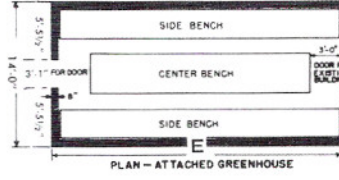

Even-Span Greenhouses

The Straight-Eave O-10: Smallest of the Even-Spans, to save space and money, the O-10 is a big, productive greenhouse in value and features. Only 9'-5" wide, it provides space for two full-width benches and hanging pots, baskets, and side shelves. Garden care is easy, with a single line of ridge vent sash assuring proper ventilation.

The Straight-Eave O-14 / O-14G: A popular Even-Span thanks to king-size accommodations for 3 full width benches - almost a 50% growing space bonus over 2-bench models. Price includes 2 lines of full-length ridge sash. All lengths available from 8'-6" to 26' - 6" or longer, in "Add-On" sections you can buy anytime (in multiples of 2 or 3 sections.)

The curved-Eave I-14 / I-14G, C-14/C-14G: A greenhouse so beautiful in proportions and overall grace that architects and homeowners make it a "theme" center for America's loveliest gardens. Easily installed as a free-standing or attached year-round garden, the curved-eave is truly a modestly priced "estate-style" greenhouse.

Models I 14

Table of Lengths Model O, Model C, Model I

No. 30-3/4" Sections	E & R	G & T
3	8' 4-5/8"	8' 7"
4	10' 11-3/8"	10' 1-3/4"
5	13' 6-1/8"	13' 8-1/2"
6	16' 0-7/8"	16' 3-1/4"
7	18' 7-5/8"	18' 10"
8	21' 2-3/8"	21' 4-3/4"
9	23' 9-1/8"	23' 11-1/2"
10	26' 3-7/8"	26' 6-1/4"
11	28' 10-5/8"	29' 1"
12	31' 5-3/8"	31' 7-3/4"
13	34' 0-1/8"	34' 2-1/2"
14	36' 6-7/8"	36' 9-1/4"
15	39' 1-5/8"	39' 4"
16	41' 8-3/8"	41' 10-3/4"
17	44' 3-1/8"	44' 5-1/2"
18	46' 9-7/8"	47' 0-1/4"
19	49' 4-5/8"	49' 7"
20	51' 11-3/8"	52' 1-3/4"

⊙ Indicates Glass Size in Inches