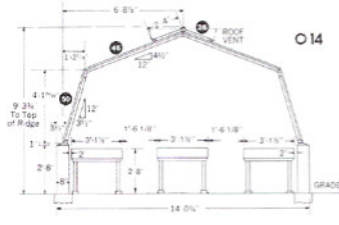

# Even-Span Greenhouses

The Straight-Eave O-10: Smallest of the Even-Spans, to save space and money, the O-10 is a big, productive greenhouse in value and features. Only 9'-5" wide, it provides space for two full-width benches and hanging pots, baskets, and side shelves. Garden care is easy, with a single line of ridge vent sash assuring proper ventilation.

The Straight-Eave O-14 / O-14G: A popular Even-Span thanks to king-size accommodations for 3 full width benches - almost a 50% growing space bonus over 2-bench models. Price includes 2 lines of full-length ridge sash. All lengths available from 8'-6" to 26' - 6" or longer, in "Add-On" sections you can buy anytime (in multiples of 2 or 3 sections.)

ON MASONRY WALL  
Model O (angle-eave, slant side) Even Span

ON MASONRY WALL  
Model O (angle-eave, slant side)

GROUND-TO-GROUND  
Model O (angle-eave, slant side)

Models O 14, O 14G, C 14, C 14G

Models O 14, O 14G, C 14, C 14G

## Table of Lengths Model O, Model C, Model I

No. 30-3/4" Sections	E & R	G & T
3	8' 4-5/8"	8' 7"
4	10' 11-3/8"	10' 1-3/4"
5	13' 6-1/8"	13' 8-1/2"
6	16' 0-7/8"	16' 3-1/4"
7	18' 7-5/8"	18' 10"
8	21' 2-3/8"	21' 4-3/4"
9	23' 9-1/8"	23' 11-1/2"
10	26' 3-7/8"	26' 6-1/4"
11	28' 10-5/8"	29' 1"
12	31' 5-3/8"	31' 7-3/4"
13	34' 0-1/8"	34' 2-1/2"
14	36' 6-7/8"	36' 9-1/4"
15	39' 1-5/8"	39' 4"
16	41' 8-3/8"	41' 10-3/4"
17	44' 3-1/8"	44' 5-1/2"
18	46' 9-7/8"	47' 0-1/4"
19	49' 4-5/8"	49' 7"
20	51' 11-3/8"	52' 1-3/4"