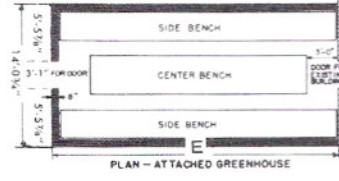

The Straight-Eave O-14 / O-14G: A popular Even-Span thanks to king-size accommodations for 3 full width benches - almost a 50% growing space bonus over 2-bench models. Price includes 2 lines of full-length ridge sash. All lengths available from 8'-6" to 26' - 6" or longer, in "Add-On" sections you can buy anytime (in multiples of 2 or 3 sections.)

ON MASONRY WALL  
Model O (angle-eave, slant side) Even Span

ON MASONRY WALL  
Model O (angle-eave, slant side)

GROUND-TO-GROUND  
Model O (angle-eave, slant side)

Models O 14, O 14G, C 14, C 14G

Models O 14, O 14G, C 14, C 14G

ON MASONRY WALL  
Model C (curved-eave, slant side)

GROUND-TO-GROUND  
Model C (curved-eave, slant side)

ON MASONRY WALL  
Model I (curved-eave, straight side)

GROUND-TO-GROUND  
Model I (curved-eave, straight side)

## Table of Lengths Model O, Model C, Model I

No. 30-3/4" Sections	E & R	G & T
3	8' 4-5/8"	8' 7"
4	10' 11-3/8"	10' 1-3/4"
5	13' 6-1/8"	13' 8-1/2"
6	16' 0-7/8"	16' 3-1/4"
7	18' 7-5/8"	18' 10"
8	21' 2-3/8"	21' 4-3/4"
9	23' 9-1/8"	23' 11-1/2"
10	26' 3-7/8"	26' 6-1/4"
11	28' 10-5/8"	29' 1"
12	31' 5-3/8"	31' 7-3/4"
13	34' 0-1/8"	34' 2-1/2"
14	36' 6-7/8"	36' 9-1/4"
15	39' 1-5/8"	39' 4"
16	41' 8-3/8"	41' 10-3/4"
17	44' 3-1/8"	44' 5-1/2"
18	46' 9-7/8"	47' 0-1/4"
19	49' 4-5/8"	49' 7"
20	51' 11-3/8"	52' 1-3/4"