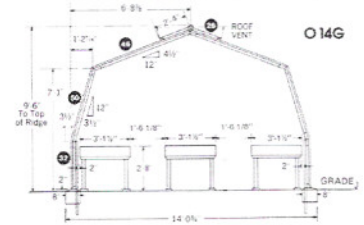

# Even-Span Greenhouses

The Straight-Eave O-10: Smallest of the Even-Spans, to save space and money, the O-10 is a big, productive greenhouse in value and features. Only 9'-5" wide, it provides space for two full-width benches and hanging pots, baskets, and side shelves. Garden care is easy, with a single line of ridge vent sash assuring proper ventilation.

The Straight-Eave O-14 / O-14G: A popular Even-Span thanks to king-size accommodations for 3 full width benches - almost a 50% growing space bonus over 2-bench models. Price includes 2 lines of full-length ridge sash. All lengths available from 8'-6" to 26' - 6" or longer, in "Add-On" sections you can buy anytime (in multiples of 2 or 3 sections.)

ON MASONRY WALL  
Model O (angle-eave, slant side) Even Span

ON MASONRY WALL  
Model O (angle-eave, slant side)

GROUND-TO-GROUND  
Model O (angle-eave, slant side)

Models O 14, O 14G, C 14, C 14G

Models O 14, O 14G, C 14, C 14G

## Table of Lengths Model O, Model C, Model I

No. 30-3/4" Sections	E & R	G & T
3	8' 4-5/8"	8' 7"
4	10' 11-3/8"	10' 1-3/4"
5	13' 6-1/8"	13' 8-1/2"
6	16' 0-7/8"	16' 3-1/4"
7	18' 7-5/8"	18' 10"
8	21' 2-3/8"	21' 4-3/4"
9	23' 9-1/8"	23' 11-1/2"
10	26' 3-7/8"	26' 6-1/4"
11	28' 10-5/8"	29' 1"
12	31' 5-3/8"	31' 7-3/4"
13	34' 0-1/8"	34' 2-1/2"
14	36' 6-7/8"	36' 9-1/4"
15	39' 1-5/8"	39' 4"
16	41' 8-3/8"	41' 10-3/4"
17	44' 3-1/8"	44' 5-1/2"
18	46' 9-7/8"	47' 0-1/4"
19	49' 4-5/8"	49' 7"
20	51' 11-3/8"	52' 1-3/4"