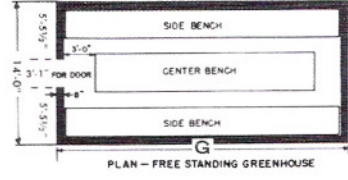

The Straight-Eave O-14 / O-14G: A popular Even-Span thanks to king-size accommodations for 3 full width benches - almost a 50% growing space bonus over 2-bench models. Price includes 2 lines of full-length ridge sash. All lengths available from 8'-6" to 26' - 6" or longer, in "Add-On" sections you can buy anytime (in multiples of 2 or 3 sections.)

ON MASONRY WALL  
Model O (angle-eave, slant side) Even Span

ON MASONRY WALL  
Model O (angle-eave, slant side)

GROUND-TO-GROUND  
Model O (angle-eave, slant side)

Models O 14, O 14G, C 14, C 14G

Models O 14, O 14G, C 14, C 14G

ON MASONRY WALL  
Model C (curved-eave, slant side)

GROUND-TO-GROUND  
Model C (curved-eave, slant side)

ON MASONRY WALL  
Model I (curved-eave, straight side)

GROUND-TO-GROUND  
Model I (curved-eave, straight side)

## Table of Lengths Model O, Model C, Model I

No. 30-3/4" Sections	E & R	G & T
3	8' 4-5/8"	8' 7"
4	10' 11-3/8"	10' 1-3/4"
5	13' 6-1/8"	13' 8-1/2"
6	16' 0-7/8"	16' 3-1/4"
7	18' 7-5/8"	18' 10"
8	21' 2-3/8"	21' 4-3/4"
9	23' 9-1/8"	23' 11-1/2"
10	26' 3-7/8"	26' 6-1/4"
11	28' 10-5/8"	29' 1"
12	31' 5-3/8"	31' 7-3/4"
13	34' 0-1/8"	34' 2-1/2"
14	36' 6-7/8"	36' 9-1/4"
15	39' 1-5/8"	39' 4"
16	41' 8-3/8"	41' 10-3/4"
17	44' 3-1/8"	44' 5-1/2"
18	46' 9-7/8"	47' 0-1/4"
19	49' 4-5/8"	49' 7"
20	51' 11-3/8"	52' 1-3/4"