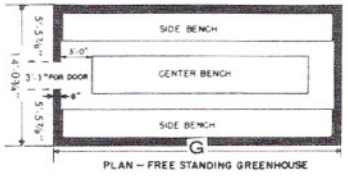

The Straight-Eave O-14 / O-14G: A popular Even-Span thanks to king-size accommodations for 3 full width benches - almost a 50% growing space bonus over 2-bench models. Price includes 2 lines of full-length ridge sash. All lengths available from 8'-6" to 26' - 6" or longer, in "Add-On" sections you can buy anytime (in multiples of 2 or 3 sections.)

ON MASONRY WALL  
Model O (angle-eave, slant side) Even Span

ON MASONRY WALL  
Model O (angle-eave, slant side)

GROUND-TO-GROUND  
Model O (angle-eave, slant side)

Models O 14, O 14G, C 14, C 14G

Models O 14, O 14G, C 14, C 14G

ON MASONRY WALL  
Model C (curved-eave, slant side)

GROUND-TO-GROUND  
Model C (curved-eave, slant side)

ON MASONRY WALL  
Model I (curved-eave, straight side)

GROUND-TO-GROUND  
Model I (curved-eave, straight side)

## Table of Lengths Model O, Model C, Model I

No. 30-3/4" Sections	E & R	G & T
3	8' 4-5/8"	8' 7"
4	10' 11-3/8"	10' 1-3/4"
5	13' 6-1/8"	13' 8-1/2"
6	16' 0-7/8"	16' 3-1/4"
7	18' 7-5/8"	18' 10"
8	21' 2-3/8"	21' 4-3/4"
9	23' 9-1/8"	23' 11-1/2"
10	26' 3-7/8"	26' 6-1/4"
11	28' 10-5/8"	29' 1"
12	31' 5-3/8"	31' 7-3/4"
13	34' 0-1/8"	34' 2-1/2"
14	36' 6-7/8"	36' 9-1/4"
15	39' 1-5/8"	39' 4"
16	41' 8-3/8"	41' 10-3/4"
17	44' 3-1/8"	44' 5-1/2"
18	46' 9-7/8"	47' 0-1/4"
19	49' 4-5/8"	49' 7"
20	51' 11-3/8"	52' 1-3/4"