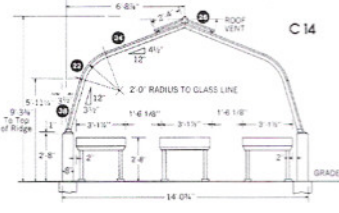

The Straight-Eave O-14 / O-14G: A popular Even-Span thanks to king-size accommodations for 3 full width benches - almost a 50% growing space bonus over 2-bench models. Price includes 2 lines of full-length ridge sash. All lengths available from 8'-6" to 26' - 6" or longer, in "Add-On" sections you can buy anytime (in multiples of 2 or 3 sections.)

ON MASONRY WALL  
Model O (angle-eave, slant side) Even Span

ON MASONRY WALL  
Model O (angle-eave, slant side)

GROUND-TO-GROUND  
Model O (angle-eave, slant side)

Models O 14, O 14G, C 14, C 14G

Models O 14, O 14G, C 14, C 14G

ON MASONRY WALL  
Model C (curved-eave, slant side)

GROUND-TO-GROUND  
Model C (curved-eave, slant side)

ON MASONRY WALL  
Model I (curved-eave, straight side)

GROUND-TO-GROUND  
Model I (curved-eave, straight side)

## Table of Lengths Model O, Model C, Model I

No. 30-3/4" Sections	E & R	G & T
3	8' 4-5/8"	8' 7"
4	10' 11-3/8"	10' 1-3/4"
5	13' 6-1/8"	13' 8-1/2"
6	16' 0-7/8"	16' 3-1/4"
7	18' 7-5/8"	18' 10"
8	21' 2-3/8"	21' 4-3/4"
9	23' 9-1/8"	23' 11-1/2"
10	26' 3-7/8"	26' 6-1/4"
11	28' 10-5/8"	29' 1"
12	31' 5-3/8"	31' 7-3/4"
13	34' 0-1/8"	34' 2-1/2"
14	36' 6-7/8"	36' 9-1/4"
15	39' 1-5/8"	39' 4"
16	41' 8-3/8"	41' 10-3/4"
17	44' 3-1/8"	44' 5-1/2"
18	46' 9-7/8"	47' 0-1/4"
19	49' 4-5/8"	49' 7"
20	51' 11-3/8"	52' 1-3/4"