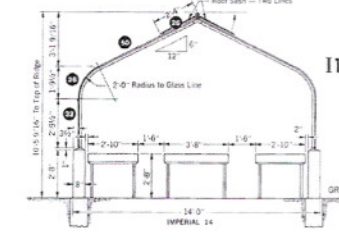

The Straight-Eave O-14 / O-14G: A popular Even-Span thanks to king-size accommodations for 3 full width benches - almost a 50% growing space bonus over 2-bench models. Price includes 2 lines of full-length ridge sash. All lengths available from 8'-6" to 26' - 6" or longer, in "Add-On" sections you can buy anytime (in multiples of 2 or 3 sections.)

ON MASONRY WALL  
Model O (angle-eave, slant side) Even Span

ON MASONRY WALL  
Model O (angle-eave, slant side)

GROUND-TO-GROUND  
Model O (angle-eave, slant side)

Models O 14, O 14G, C 14, C 14G

Models O 14, O 14G, C 14, C 14G

ON MASONRY WALL  
Model C (curved-eave, slant side)

GROUND-TO-GROUND  
Model C (curved-eave, slant side)

ON MASONRY WALL  
Model I (curved-eave, straight side)

GROUND-TO-GROUND  
Model I (curved-eave, straight side)

## Table of Lengths Model O, Model C, Model I

No. 30-3/4" Sections	E & R	G & T
3	8' 4-5/8"	8' 7"
4	10' 11-3/8"	10' 1-3/4"
5	13' 6-1/8"	13' 8-1/2"
6	16' 0-7/8"	16' 3-1/4"
7	18' 7-5/8"	18' 10"
8	21' 2-3/8"	21' 4-3/4"
9	23' 9-1/8"	23' 11-1/2"
10	26' 3-7/8"	26' 6-1/4"
11	28' 10-5/8"	29' 1"
12	31' 5-3/8"	31' 7-3/4"
13	34' 0-1/8"	34' 2-1/2"
14	36' 6-7/8"	36' 9-1/4"
15	39' 1-5/8"	39' 4"
16	41' 8-3/8"	41' 10-3/4"
17	44' 3-1/8"	44' 5-1/2"
18	46' 9-7/8"	47' 0-1/4"
19	49' 4-5/8"	49' 7"
20	51' 11-3/8"	52' 1-3/4"